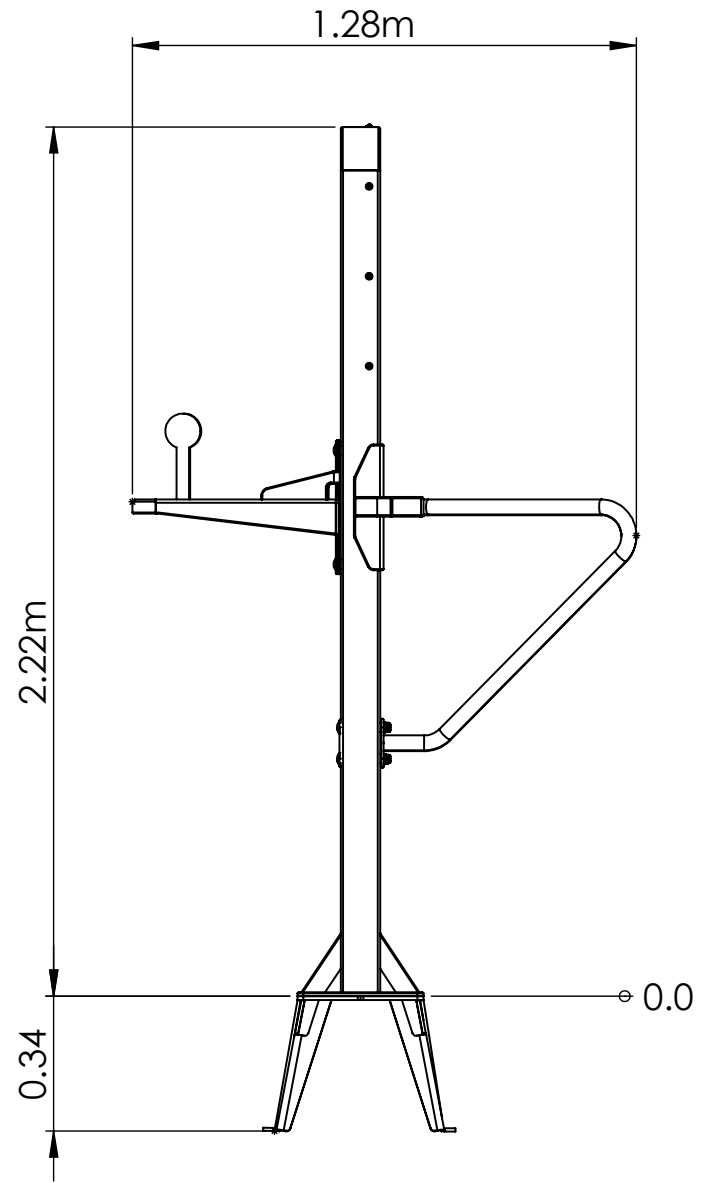

**CC & OM**

1	MTGO904-C		1x Dips/Leg Raise	96kg
2	MTGO602-01-A		1x 777 x 495 x 344mm	23kg
3	A4 Security Torx button screw		6x M12x50mm	-?kg
4	A4 Washer		6x M12 Washer	-kg

1

2

3

CC

4

5

6

1

CC

2

**CC**

2 x6

3 x6

1

DETAIL A  
SCALE 1 : 1

800

1000

40

500

1

CC

2