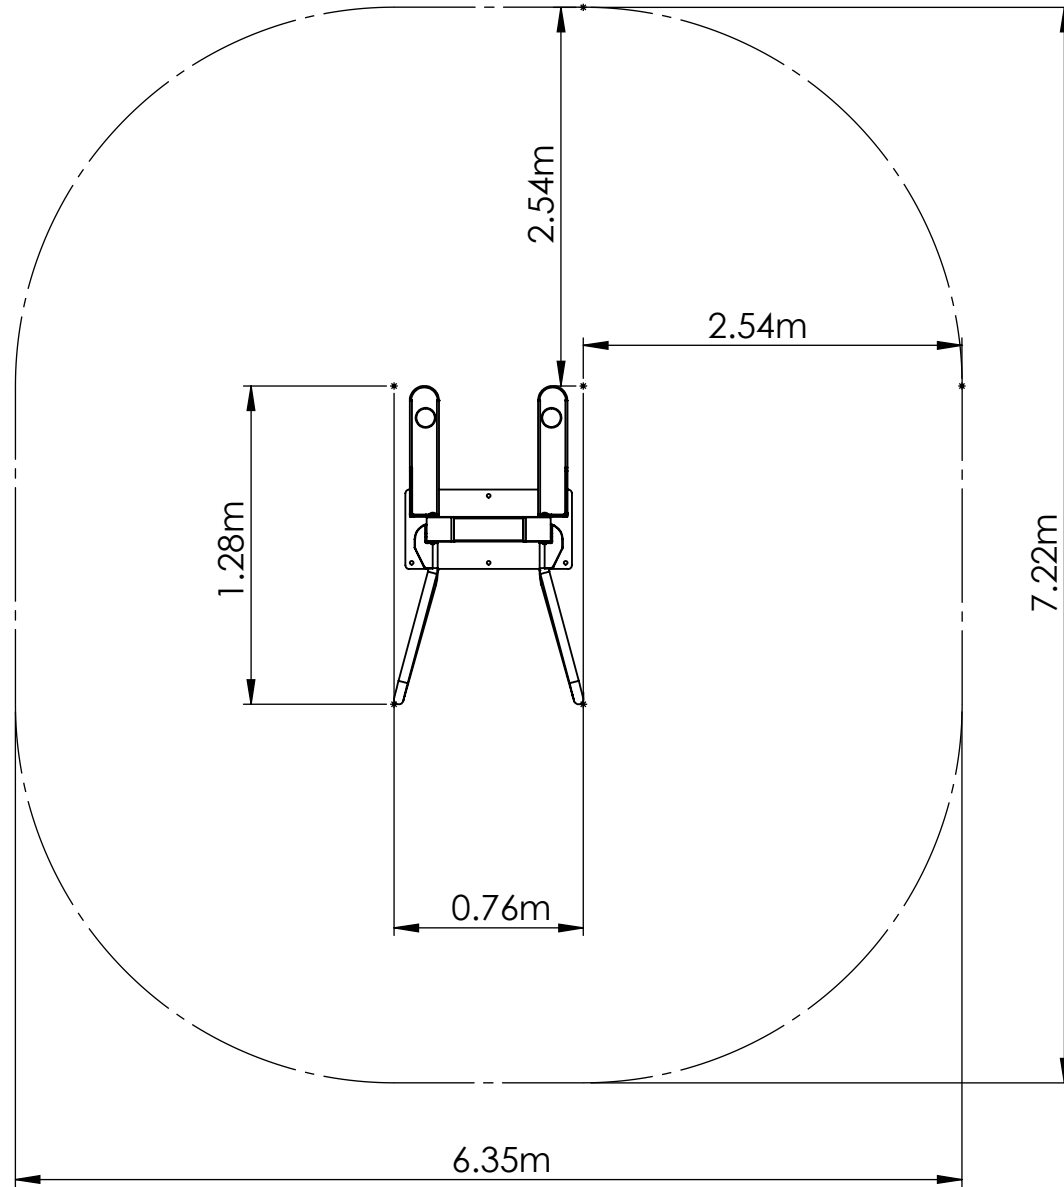

**CC & OM**

1	MTGO904-C		1x Dips/Leg Raise	96kg
2	MTGO602-01-A		1x 777 x 495 x 344mm	23kg
3	A4 Security Torx button screw		6x M12x50mm	-?kg
4	A4 Washer		6x M12 Washer	-kg

1

2

3

CC

4

5

6

1

CC

2

**CC**

2 x6

3 x6

1

DETAIL A  
SCALE 1 : 1

800

1000

40

500

1

CC

2