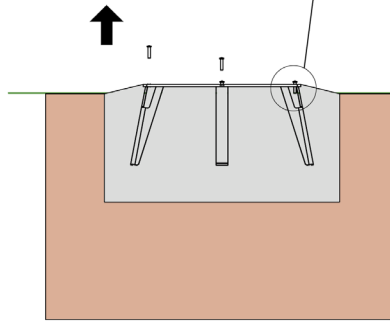

**CC & OM**

1	MTGO904-C		1x Dips/Leg Raise	96kg
2	MTGO602-01-A		1x 777 x 495 x 344mm	23kg
3	A4 Security Torx button screw		6x M12x50mm	-?kg
4	A4 Washer		6x M12 Washer	-kg

1

2

3

CC

4

5

6

1

CC

2

**CC**

2 x6

3 x6

1

DETAIL A  
SCALE 1 : 1

800

1000

40

500

1

CC

2