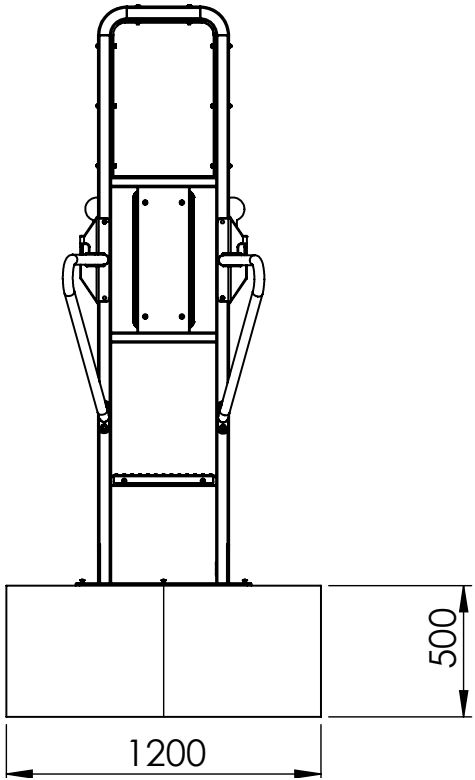

**CC & OM**

1	MTGO904-C		1x Dips/Leg Raise	96kg
2	MTGO602-01-A		1x 777 x 495 x 344mm	23kg
3	A4 Security Torx button screw		6x M12x50mm	-?kg
4	A4 Washer		6x M12 Washer	-kg

1

2

3

CC

4

5

6

1

CC

2

**CC**

2 x6

3 x6

1

DETAIL A  
SCALE 1 : 1

800

1000

40

500

1

CC

2