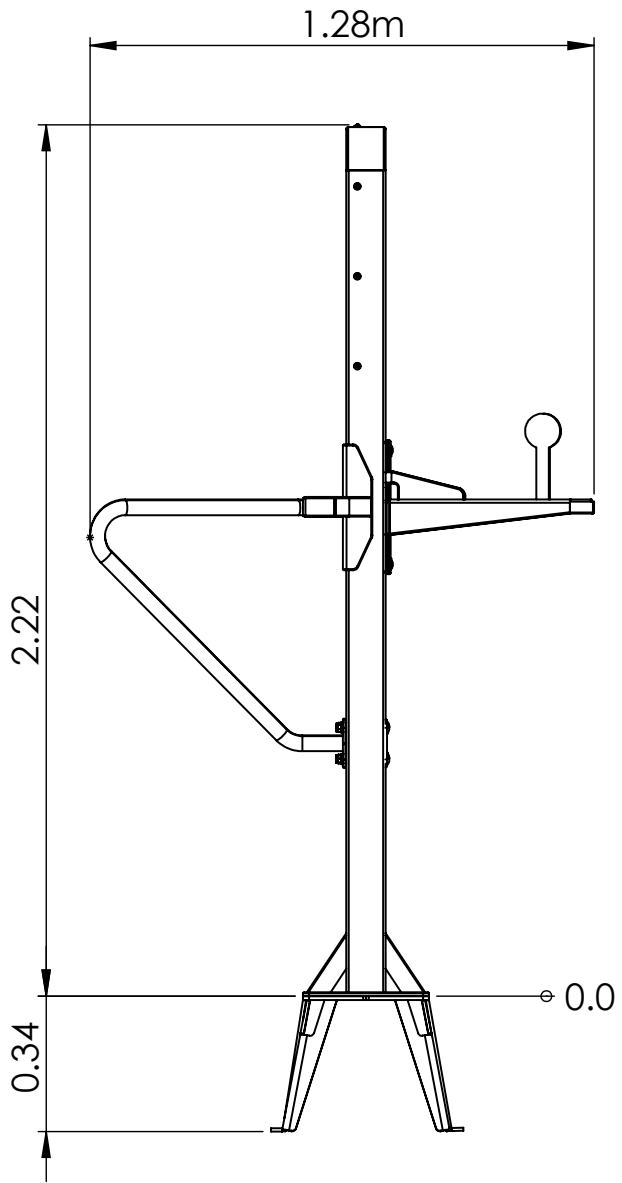

**CC & OM**

1	MTGO904-C		1x Dips/Leg Raise	96kg
2	MTGO602-01-A		1x 777 x 495 x 344mm	23kg
3	A4 Security Torx button screw		6x M12x50mm	-?kg
4	A4 Washer		6x M12 Washer	-kg

1

2

3

CC

4

5

6

1

CC

2

**CC**

2 x6

3 x6

1

DETAIL A  
SCALE 1 : 1

800

1000

40

500

1

CC

2