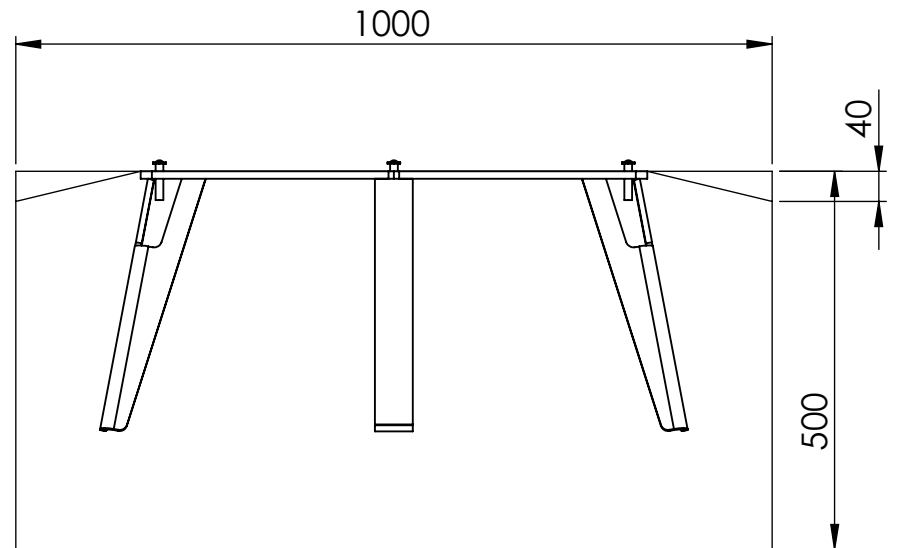

**CC & OM**

1	MTGO904-C		1x Dips/Leg Raise	96kg
2	MTGO602-01-A		1x 777 x 495 x 344mm	23kg
3	A4 Security Torx button screw		6x M12x50mm	-?kg
4	A4 Washer		6x M12 Washer	-kg

1

2

3

CC

4

5

6

1

CC

2

**CC**

2 x6

3 x6

1

DETAIL A  
SCALE 1 : 1

800

1000

40

500

1

CC

2