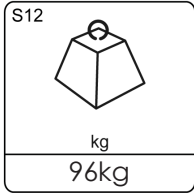

**CC & OM**

1	MTGO904-C		1x Dips/Leg Raise	96kg
2	MTGO602-01-A		1x 777 x 495 x 344mm	23kg
3	A4 Security Torx button screw		6x M12x50mm	-?kg
4	A4 Washer		6x M12 Washer	-kg

1

2

3

CC

4

5

6

1

CC

2

**CC**

2 x6

3 x6

1

DETAIL A  
SCALE 1 : 1

800

1000

40

500

1

CC

2