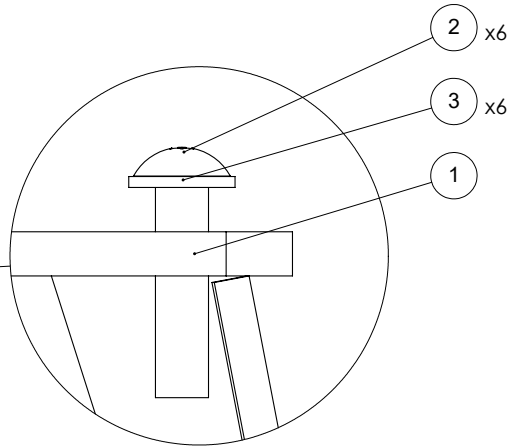

**CC & OM**

1	MTGO904-C		1x Dips/Leg Raise	96kg
2	MTGO602-01-A		1x 777 x 495 x 344mm	23kg
3	A4 Security Torx button screw		6x M12x50mm	-?kg
4	A4 Washer		6x M12 Washer	-kg

1

2

3

CC

4

5

6

1

CC

2

**CC**

2 x6

3 x6

1

DETAIL A  
SCALE 1 : 1

800

1000

40

500

1

CC

2